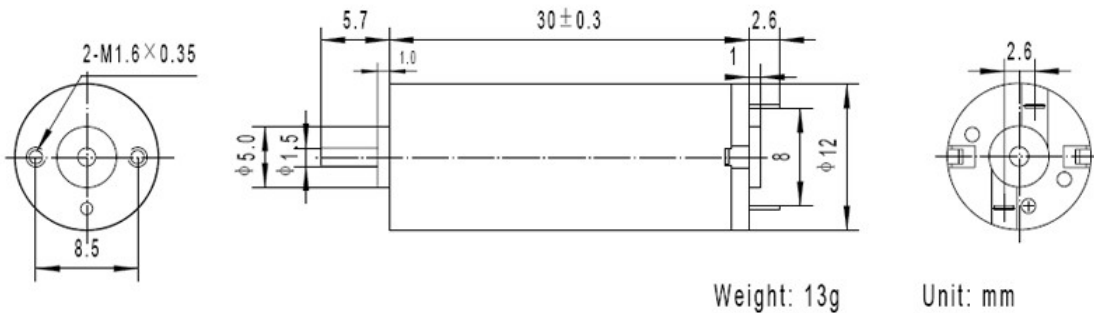

### SR-1230: dc metal brushed motor

#### Description

- 1.Size: 12.1\*30 mm
- 2.Voltage: 2.5V
- 3.Speed: 12700 rpm
- 4.Rated torque: 6 g.cm
- 5.Can match 12mm dia planetary gearbox
- 6.Can match encoder
- 7.Specs can be customized for you